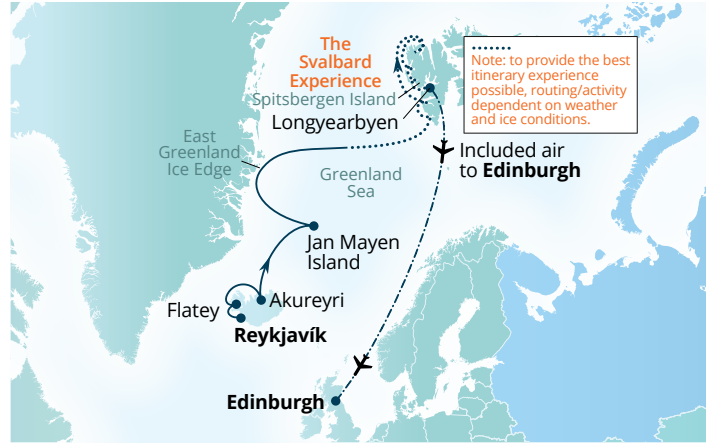

- Embark on an expedition to the Kimberley, South Pacific, or the Arctic, and connect with the incredible wildlife, landscapes, and cultures that make these regions so special.
- Or sail on one of our hand-crafted cruises to hidden harbors and off-the-beaten-path ports in Alaska, the Mediterranean, Northern Europe, and beyond.

Sail into Savings of up to 15% on select cruises and expeditions from May 2025 and on, when you book by October 29.

**Incredible moments await beyond the horizon.
CONTACT YOUR FROSCH TRAVEL ADVISOR TODAY**

FEATURED SAILINGS

7-DAY TURKEY & GREEK ISLE GEMS

June 15, 2025 | *Seabourn Encore*
Istanbul to Piraeus (Athens)

13-DAY SPECTACULAR SVALBARD & GREENLAND

May 18, 2025 | *Seabourn Venture*
Reykjavik to Edinburgh

DATES	SHIP	ITINERARY	EMBARK	DISEMBARK
6/13/25	QUEST	7-DAY GLACIERS & ALASKA INSIDE PASSAGE	Vancouver, B.C.	Juneau
1/18/25	OVATION	7-DAY CLASSIC CARIBBEAN YACHT HARBORS	Bridgetown	Philipsburg
12/17/25	SOJOURN	20-DAY ALLURE OF ALOHA HOLIDAY	Los Angeles	Los Angeles
4/9/25	ENCORE	19-DAY PANAMA CANAL PASSAGE	Long Beach	Miami
12/7/25	ENCORE	14-DAY THAILAND, CAMBODIA & VIETNAM	Singapore	Hong Kong
10/20/25	SOJOURN	12-DAY CANADA & NEW ENGLAND FALL FOLIAGE	New York	Montreal, Quebec
5/17/25	SOJOURN	14-DAY IBERIAN COAST & BORDEAUX	Barcelona	Dover (London)
8/2/25	SOJOURN	7-DAY CASTLES, LOCHS & SCOTTISH HIGHLANDS	Greenock (Glasgow)	Dover (London)
6/15/25	ENCORE	7-DAY TURKEY & GREEK ISLE GEMS	Istanbul	Piraeus (Athens)
8/20/25	OVATION	10-DAY MEDITERRANEAN MAGIC	Barcelona	Monte Carlo
8/27/25	VENTURE	23-DAY JOURNEY ACROSS THE NORTHWEST PASSAGE	Anchorage	Reykjavik
5/18/25	VENTURE	13-DAY SPECTACULAR SVALBARD & GREENLAND	Reykjavik	Edinburgh
8/13/25	PURSUIT	11-DAY KIMBERLEY EXPEDITION: WATERFALLS & WANDJINAS	Darwin	Broome
9/4/25	PURSUIT	23-DAY REMOTE INDONESIA & ISLANDS OF THE PACIFIC THEATRE	Darwin	Lautoka
12/18/25	VENTURE	11-DAY THE GREAT WHITE CONTINENT	Buenos Aires	Buenos Aires
10/12/25	VENTURE	9-DAY HEART OF THE AMAZON	Manaus	Manaus